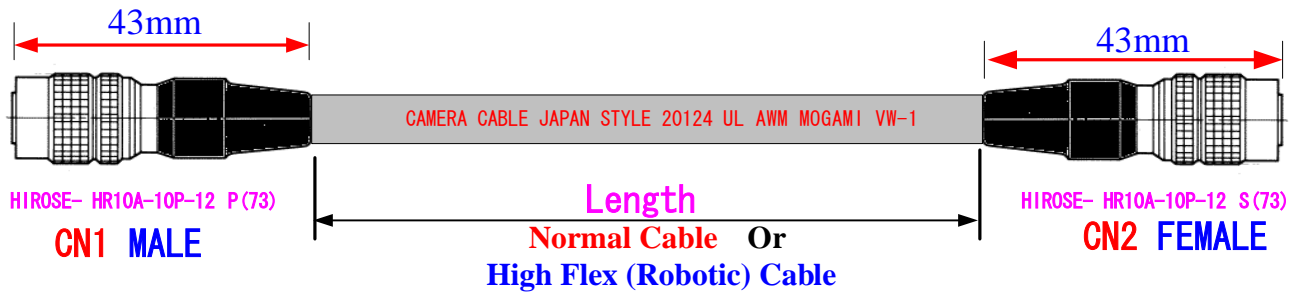

Standard Japan Quality Camera Cable

L Style Cam Cables

For Some CCD Model , Pin (8,9,10,11) are just no connections, and Cam Cable assy with this connection is fully applicable!

★ All Cable assemblies thoroughly inspected by the following tests.

- Continuity and High Voltage AC Isolation Test
- All Pin mΩ Level True Resistance Measurement

All cable assemblies and connectors offered here are Made in USA or Made in Japan.