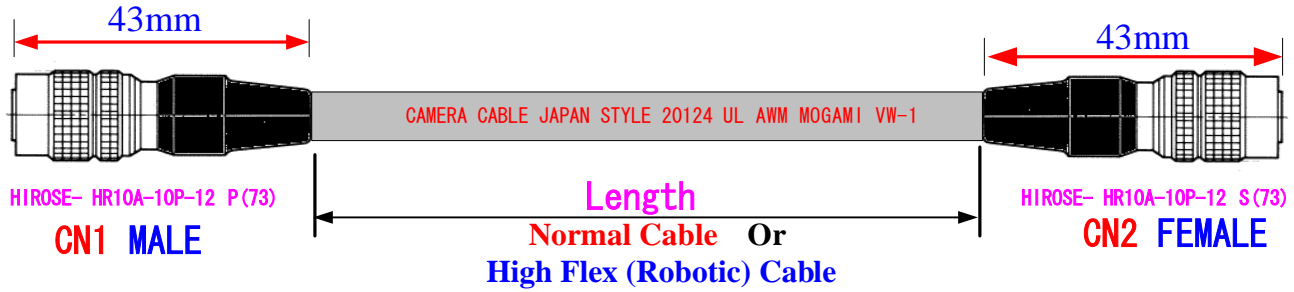

Standard Japan Quality Camera Cable

L Style Cam Cables

For Some CCD Model , Pin (8,9,10,11) are just no connections, and Cam Cable assy with this connection is fully applicable!

★ All Cable assemblies thoroughly inspected by the following tests.

- Continuity and High Voltage AC Isolation Test
- All Pin mΩ Level True Resistance Measurement

All cable assemblies and connectors offered here are Made in USA or Made in Japan.