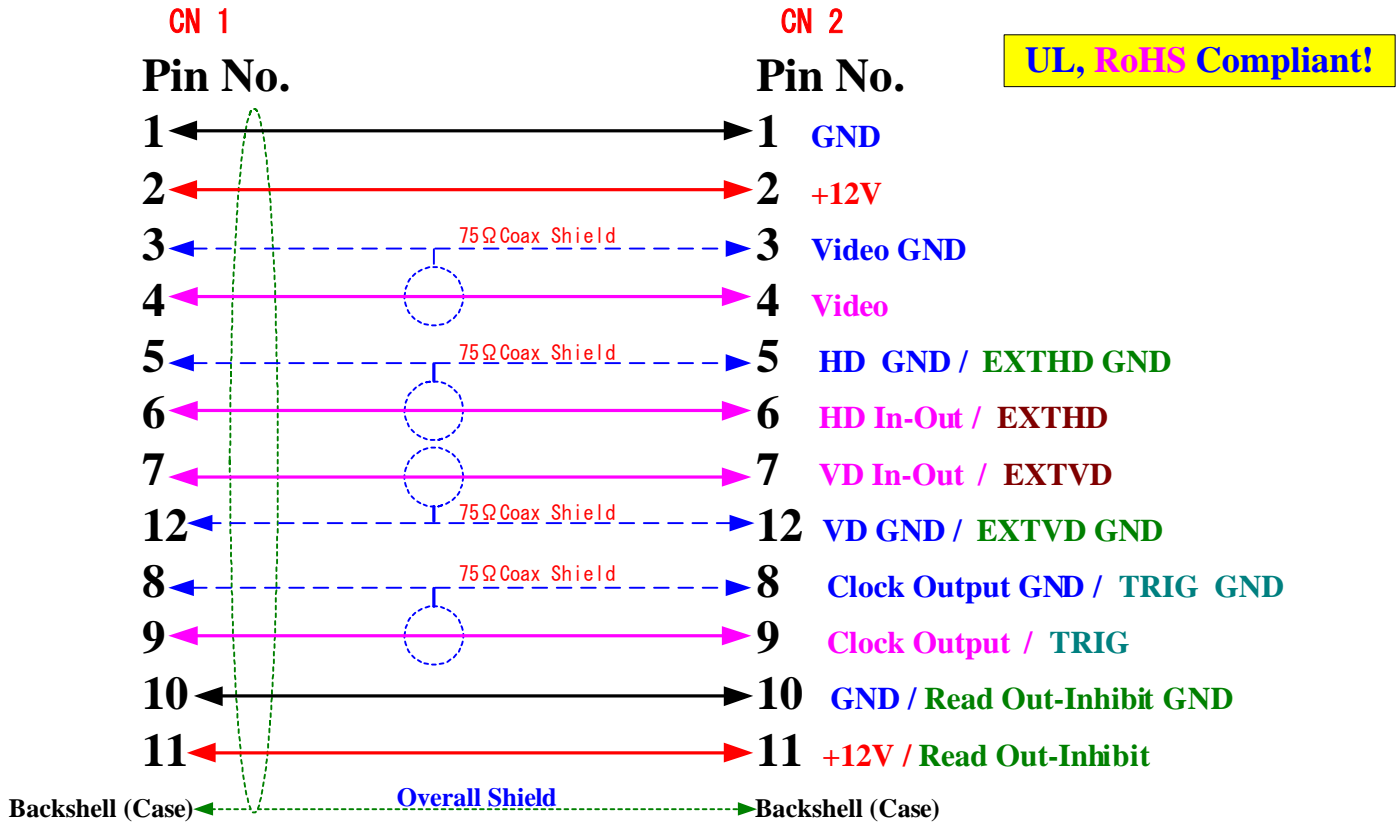

Standard Japan Quality Camera Cable

L Style Cam Cables

For Some CCD Model , Pin (8,9,10,11) are just no connections, and Cam Cable assy with this connection is fully applicable!

★ All Cable assemblies thoroughly inspected by the following tests.

- Continuity and High Voltage AC Isolation Test
- All Pin mΩ Level True Resistance Measurement

All cable assemblies and connectors offered here are Made in USA or Made in Japan.